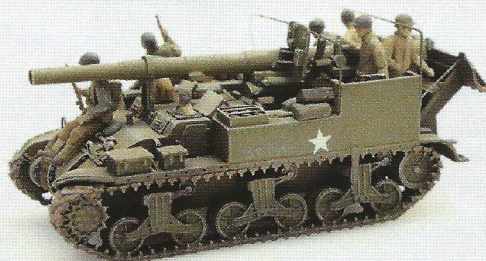

M12

- 387.78 M12 155mm Gun Motor Carriage € 29,90
- 387.90 US Artillery Crew M12 (9 Fig.) € 24,90